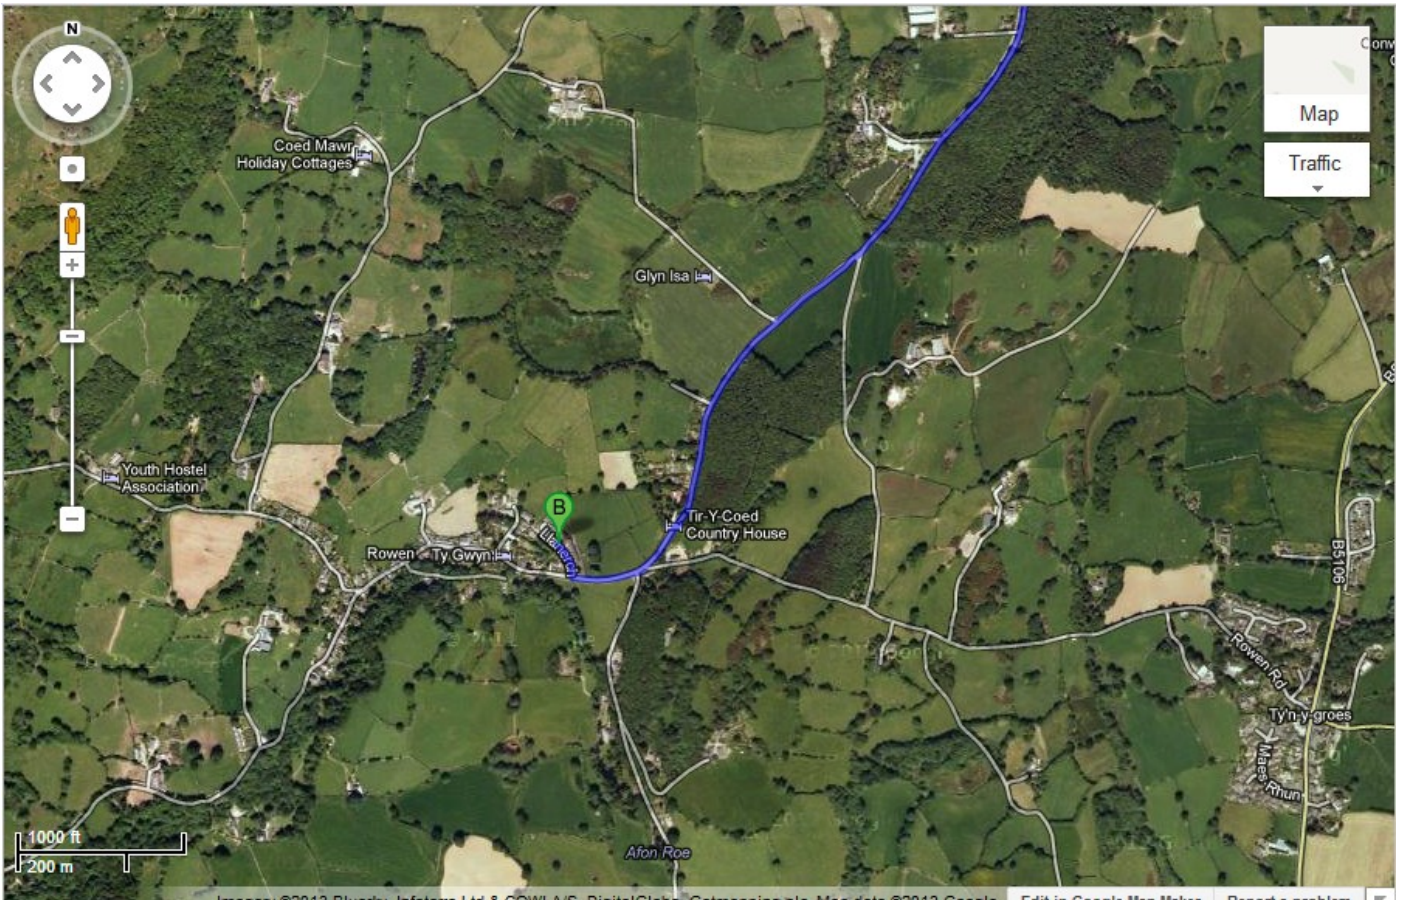

**Directions to Rowen Memorial Hall**  
**Cyfarwyddiadau i Neuadd Goffa Rowen**

From Conwy / A55 :- Take Junction 18 exit off A55 and head towards Conwy

Upon reaching Conwy Castle, take 1st Exit at the Roundabout towards Trefriw B5106

When Reaching The Groes Inn, turn right, follow the road to the village,

bear right at the shop

Turn right into the estate, the Memorial Hall is situated at the end of the road.

O Conwy / A55:- Cymerwch Cyffordd 18 o'r A55 ac ewch tuag at Conwy

Ar cyrraedd Castell Conwy, cymerwch yr allanfa 1af o'r cylchfan tuag at Trefriw B5106

Pan gyrrhaeddwch The Groes Inn, trowch i'r dde, dilynwch y ffordd i'r pentref

Ewch i'r dde wrth y siop

Cymerwch y troed i'r dde wrth yr ystad, mae'r Neuadd Goffa wedi'w lleoli ar ddiwedd y ffordd